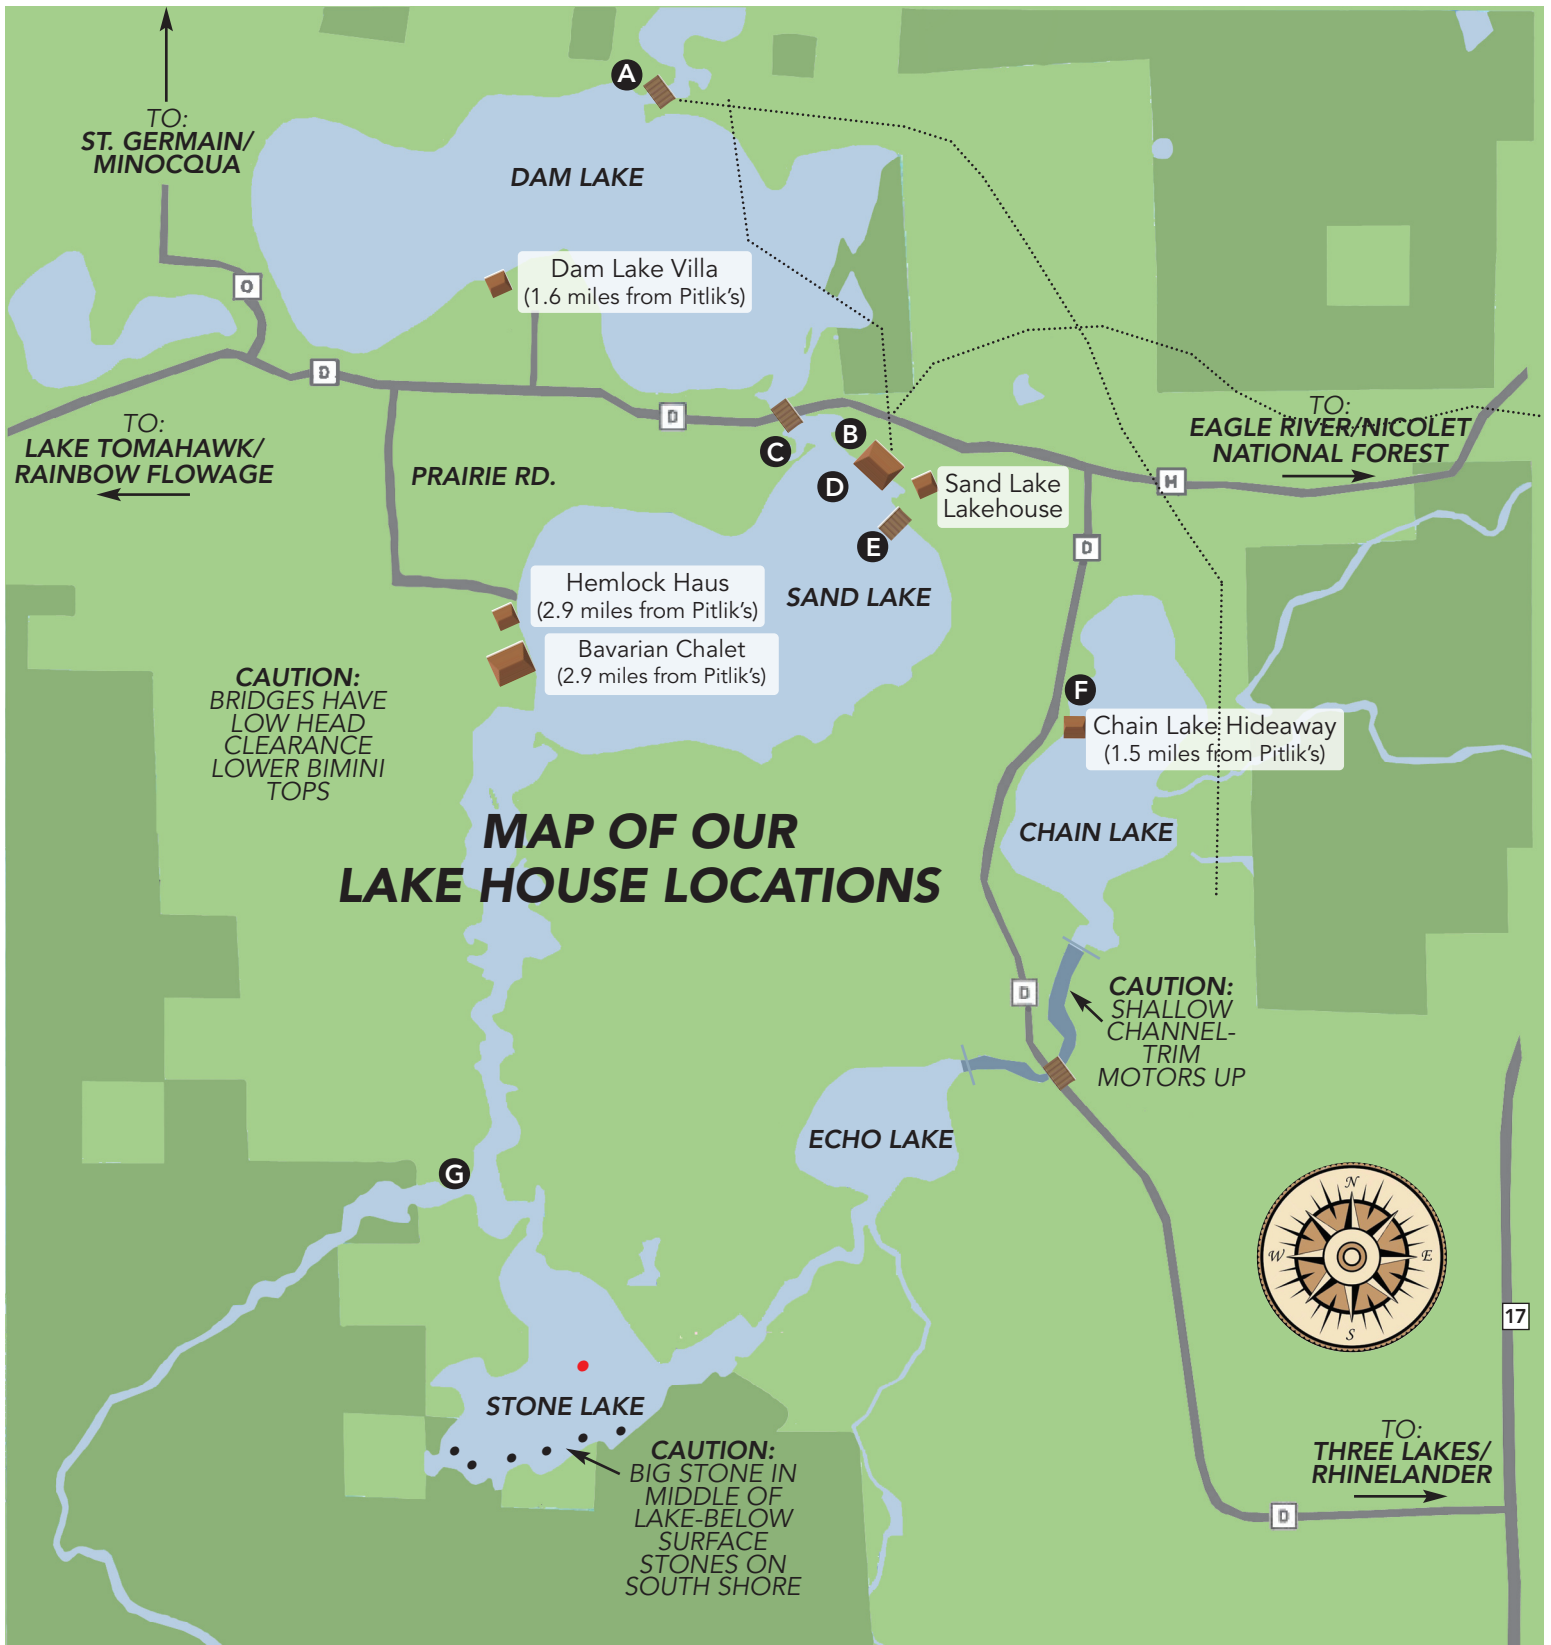

Pitlik's SINCE 1928
SAND BEACH RESORT
 4833 SAND BEACH DR., EAGLE RIVER, WI 54521

- A Wipperfurth Walk
- B Playground Area
- C Firewood Shed
- D Fish House
- E Gas Dock
- F Trash Receptacles
- G Wash House
- H Swim & Sand Play Area
- I North Fire Pit
- J Tennis/Basketball Court
- K Volleyball Court
- L Swim/Raft Area - No Boats
- M Outdoor Wedding/Banquet Area
- N Nick Czech Memory-Maker Terrace
- O Swim & Sand Play Area
- P Water Sports Area
- Q Pontoon Boat Rentals

SAND LAKE
 Town of Sugar Camp
 Oneida Cty., WI
 (547 acres)

TO:
STONE LAKE
 (178 acres)

TO:
ECHO LAKE
 (93 acres)

TO:
CHAIN LAKE
 (201 acres)

SUGAR CAMP CHAIN OF LAKES

PLEASE RESPECT YOUR NEIGHBORS AND OTHER WATERCRAFT AND STAY ON MARKED TRAILS

- A Chain of Lakes Dam/Canoe Portage
- B Gas Dock
- C Public Boat Landing
- D Pitlik's Sand Beach Resort
- E Sugar Camp Pontoon Boat Rentals
- F Public Boat Landing
- G Eagles Nest Viewpoint

..... Snowmobile Trails

*Dam Lake Villa: 5148 Cooper Ln.
 Sand Lake Lakehouse: 4827 Sand Beach Dr.
 Chain Lake Hideaway: 7942 County Rd. D
 Hemlock Haus: 7893 Sanctuary Dr.
 Bavarian Chalet: 7890 Sanctuary Dr.*